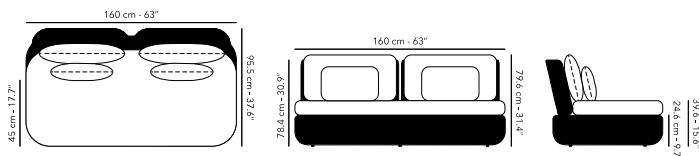

TUGU

SOFA 1S

	FUTUG1S03 frame		F16 cottage
	CUTUG1S03 cushions		C008 linen cat. A

30 kg
66 lbs

Other fabrics upon request.
Find an overview on p. 225
Protection cover available.
360° rotation through the swivel system.

SOFA 2S

	FUTUG2S03 frame		F16 cottage
	CUTUG2S03 cushions		C008 linen cat. A

41.5 kg
91.5 lbs

Other fabrics upon request.
Find an overview on p. 225
Protection cover available.

SOFA 3S

	FUTUG3S03 frame		F16 cottage
	CUTUG3S03 cushions		C008 linen cat. A

60 kg
132.3 lbs

Other fabrics upon request.
Find an overview on p. 225
Protection cover available.