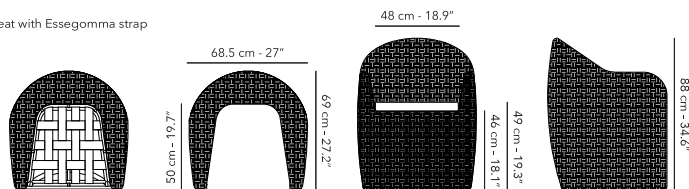

Seat with (sable) teak

DINING ARMCHAIR

	FUTUGAC05 frame	 F16 cottage
	CUTUGAC05 cushions	 C008 linen cat. A

 14.8 kg
32.6 lbs

Other fabrics upon request.
Find an overview on p. 225
Protection cover available.

Seat with Essegomma strap

TUGU

SOFA 1S

	FUTUG1S03 frame		F16 cottage
	CUTUG1S03 cushions		C008 linen cat. A

30 kg
66 lbs

Other fabrics upon request.
Find an overview on p. 225
Protection cover available.
360° rotation through the swivel system.