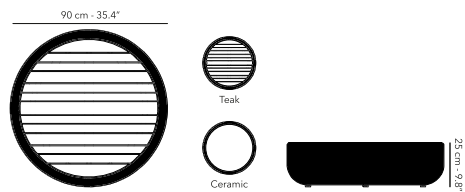

COFFEE TABLE ø 120 cm

	FUTUGLT07S frame		F16 cottage
	FUTUGTOP06 table top		W62 teak NEW
			W64 sable teak
			K14 taupegrey

19 kg
42 lbs