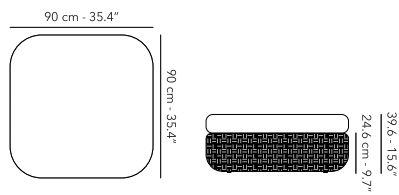

TUGU

Aluminium frame with hand woven wicker 6 mm.
Seat with Essegomma strap 50 mm or (sable) teak.
Table top is made of (sable) solid teak or ceramic 12 mm.

OTTOMAN 90 x 90 cm

	FUTUGOT01 frame		F16 cottage
	CUTUGOT01 cushions		C008 linen cat. A

13.7 kg
30.2 lbs

Other fabrics upon request.
Find an overview on p. 225
Protection cover available.

COFFEE TABLE ø 90 cm

	FUTUGLT08S frame		F16 cottage
	FUTUGTOP04 table top		W62 teak NEW
			W64 sable teak
			K14 taupegrey

13 kg
28.6 lbs