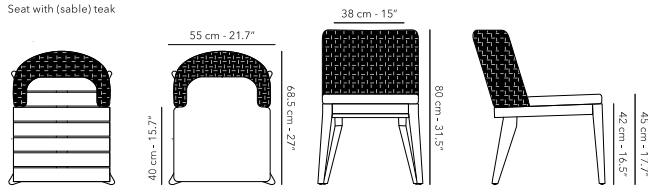

TUGU

UPDATED

Aluminium frame with hand woven wicker 6 mm.
Seat with Essegomma strap 50 mm or (sable) teak.
Table top is made of (sable) solid teak or ceramic 12 mm.

DINING CHAIR

	FUTUGNC01 frame	F16W62 cottage & teak
	CUTUGNC01 cushions	F16W64 cottage & sable teak
		C008 linen cat. A

9.7 kg
21.4 lbs

Other fabrics upon request.
Find an overview on p. 225
Protection cover available.

Seat with (sable) teak