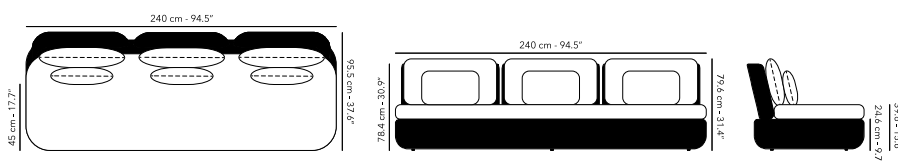

SOFA 3S

	FUTUG3S03 frame		F16 cottage
	CUTUG3S03 cushions		C008 linen cat. A

60 kg
132.3 lbs

Other fabrics upon request.
Find an overview on p. 225
Protection cover available.