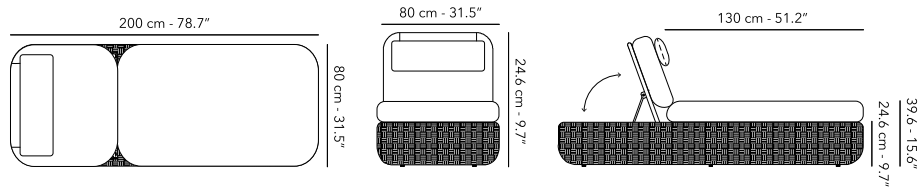

 19 kg
42 lbs

TUGU

SUNLOUNGER

	FUTUGSL02 frame		F16 cottage
	CUTUGSL02 cushions		C008 linen cat. A

30 kg
66 lbs

Other fabrics upon request.
Find an overview on p. 225
Protection cover available.

SIDE TABLE ø 45 cm