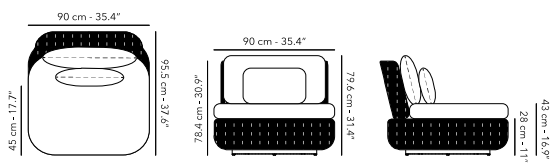

Seat with Essegomma strap

TUGU

SOFA 1S

	FUTUG1S03 frame		F16 cottage
	CUTUG1S03 cushions		C008 linen cat. A

30 kg
66 lbs

Other fabrics upon request.
Find an overview on p. 225
Protection cover available.
360° rotation through the swivel system.