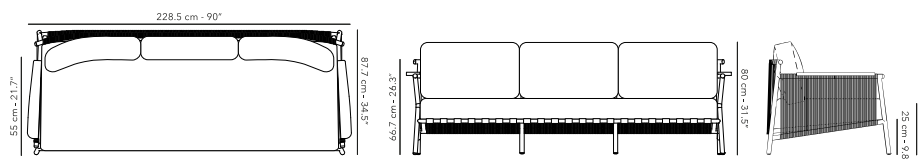

SOFA 3S

	FUSCO3S05 frame	A01R02 white silver NEW	42.5 kg 93.7 lbs
	CUSCO3S05 cushions	A14R14 lava brown	
		C007 beige cat. B	Other fabrics upon request. Find an overview on p. 225 Protection cover available.