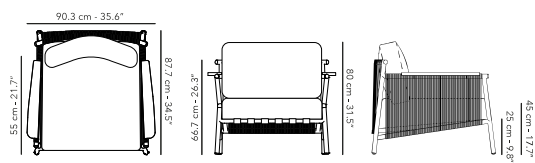

SCOOP

UPDATED with new frame colour A01 white

Aluminium frame with hand woven rope.
Cushions are weatherproof and colour resistant.

LOUNGE CHAIR 1S

	FUSCO1S05 frame	A01R02 white silver NEW	16.5 kg 36.4 lbs
	CUSCO1S05 cushions	A14R14 lava brown	
		C007 beige cat. B	Other fabrics upon request. Find an overview on p. 225 Protection cover available.