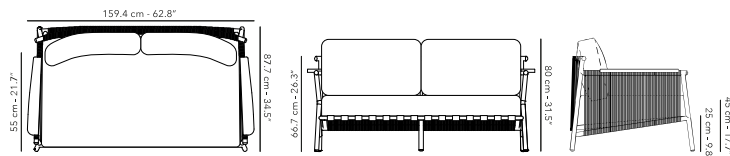

SOFA 2S

	FUSCO2S05 frame	A01R02 white silver NEW	28.5 kg 62.8 lbs
	CUSCO2S05 cushions	A14R14 lava brown	
		C007 beige cat. B	Other fabrics upon request. Find an overview on p. 225 Protection cover available.