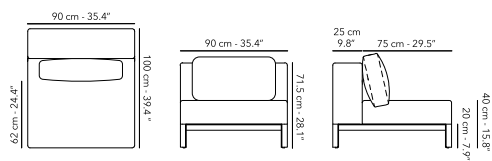

LOUNGE CHAIR 1S

	FUMAUMS02 frame		A01 white
			A31 charcoal
	CUMAUMS02 cushions		C006 vanilla cat. B
			C202 smoke grey cat. B

 13.5 kg
29.8 lbs

Other fabrics upon request.
Find an overview on p. 225
Protection cover available.