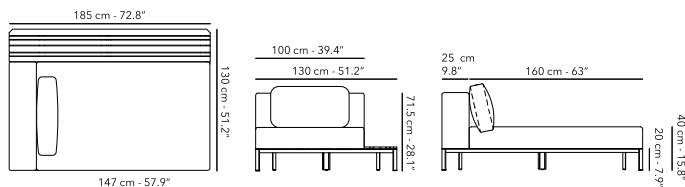

COFFEE TABLE 120 x 80 cm

	FUMAULT03 frame		A01W62 white & teak A31W62 charcoal & teak

21.5 kg
47.4 lbs

Protection cover available.