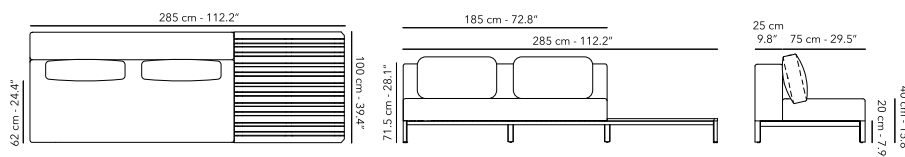

LONG SOFA WITH TEAK TABLE

	FUMAUDS02LRT frame		A01W62 white & teak
			A31W62 charcoal & teak
	CUMAUDS02LR cushions		C006 vanilla cat. B
			C202 smoke grey cat. B

25 kg
55.1 lbs

Other fabrics upon request.
Find an overview on p. 225
Protection cover available.
The back fits on both sides.