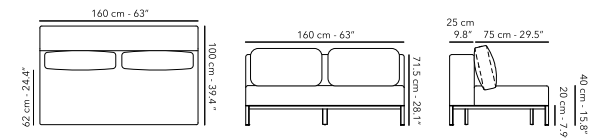

MAUROO

Aluminium frame. Each piece has a connector.
Cushions are weatherproof and colour resistant.

LOUNGE CHAIR 1S

	FUMAUMS02 frame		A01 white
			A31 charcoal
	CUMAUMS02 cushions		C006 vanilla cat. B
			C202 smoke grey cat. B

13.5 kg
29.8 lbs

Other fabrics upon request.
Find an overview on p. 225
Protection cover available.

SOFA 2S

	FUMAUDS02M frame		A01 white
			A31 charcoal
	CUMAUDS02M cushions		C006 vanilla cat. B
			C202 smoke grey cat. B

23 kg
50.7 lbs

Other fabrics upon request.
Find an overview on p. 225
Protection cover available.

LONG SOFA WITH TEAK TABLE

	FUMAUDS02LRT frame		A01W62 white & teak
			A31W62 charcoal & teak
	CUMAUDS02LR cushions		C006 vanilla cat. B
			C202 smoke grey cat. B

25 kg
55.1 lbs

Other fabrics upon request.
Find an overview on p. 225
Protection cover available.
The back fits on both sides.