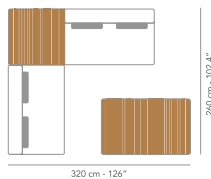

MAUROO CONCEPT

Aluminium frame. Each piece has a connector.
Cushions are weatherproof and colour resistant.

CONCEPT 1

LEFT / RIGHT

frame	1x FUMAUDS02LRT 1x FUMAUDS02M 1x FUMAULT03		A01 white
			A31 charcoal
cushions	1x CUMAUDS02LR 1x CUMAUDS02M		C006 vanilla cat. B
			C202 smoke grey cat. B

Protection cover available per module.

LEFT