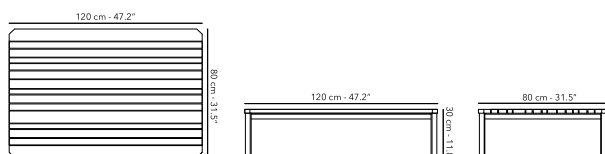

MAUROO

LONG SOFA WITH TEAK TABLE & ARM

	FUMAUDS02LRT FUMAUARM01 frame		A01W62 white & teak A31W62 charcoal & teak
	CUMAUDS02LRA cushions		C006 vanilla cat. B C202 smoke grey cat. B

27 kg
59.5 lbs

Other fabrics upon request.
Find an overview on p. 225
Protection cover available.
The back fits on both sides.

CHAISE LONGUE

	FUMAUCLO2LRT frame		A01W62 white & teak A31W62 charcoal & teak
	CUMAUCLO2 cushions		C006 vanilla cat. B C202 smoke grey cat. B

23 kg
50.7 lbs

Other fabrics upon request.
Find an overview on p. 225
Protection cover available.
The teak table top fits on both sides.

COFFEE TABLE 120 x 80 cm

	FUMAULT03 frame		A01W62 white & teak A31W62 charcoal & teak

21.5 kg
47.4 lbs

Protection cover available.