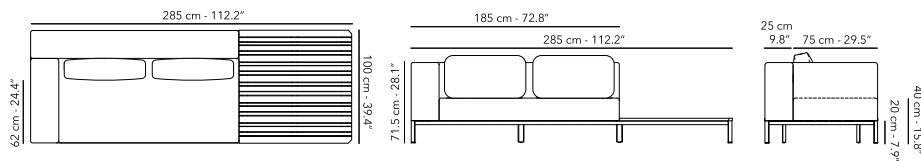

MAUROO

LONG SOFA WITH TEAK TABLE & ARM

	FUMAUDS02LRT FUMAUARM01 frame		A01W62 white & teak A31W62 charcoal & teak
	CUMAUDS02LRA cushions		C006 vanilla cat. B C202 smoke grey cat. B

27 kg
59.5 lbs

Other fabrics upon request.
Find an overview on p. 225
Protection cover available.
The back fits on both sides.

CHAISE LONGUE

	FUMAUCLO2LRT frame		A01W62 white & teak A31W62 charcoal & teak
	CUMAUCLO2 cushions		C006 vanilla cat. B C202 smoke grey cat. B

23 kg
50.7 lbs

Other fabrics upon request.
Find an overview on p. 225
Protection cover available.
The teak table top fits on both sides.