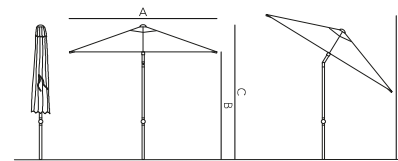

*Only available in \varnothing 300 cm, 250 x 200 cm, 240 x 240 cm.

UB BASE

	LON-35 london
	MIB37NAP-1B napoli NEW
OPTIONAL	UANAP-WHE35 napoli wheels NEW
	CHI-50 chicago
	LUC-25-B01 / -B30 lucca half
	LUC-35-B01 / -B30 lucca light
OPTIONAL	UALUC-WHE.35 lucca light wheels
	ELB-28-S01 / -S31 elba light

IGB-MP-SMALL in ground base

UP COVER

UMB-S-X75 grey

UA ACCESSORIES

LUN-LED02 Luna LED light

	210 X 150 CM	200 X 200 CM	\varnothing 250 CM
	5 kg - 11 lbs nett excl. base	6 kg - 13.2 lbs nett excl. base	5.5 kg - 12.1 lbs nett excl. base
A	210 cm - 82.7"	200 cm - 78.7"	250 cm - 98.4"
B	195 cm - 76.8"	195 cm - 76.8"	195 cm - 76.8"
C	255 cm - 100.4"	255 cm - 100.4"	255 cm - 100.4"
D	245 cm - 96.5"	253 cm - 99.6"	255 cm - 100.4"

	250 X 200 CM	240 X 240 CM	\varnothing 300 CM
	6 kg - 13.2 lbs nett excl. base	7 kg - 15.4 lbs nett excl. base	7.2 kg - 15.9 lbs nett excl. base
A	250 cm - 98.4"	240 cm - 94.5"	300 cm - 118.1"
B	195 cm - 76.8"	195 cm - 76.8"	195 cm - 76.8"
C	255 cm - 100.4"	255 cm - 100.4"	255 cm - 100.4"
D	255 cm - 100.4"	260 cm - 102.4"	275 cm - 108.3"

MALIBU 250 x 200 cm A01 white C105 light grey - 240 x 240 cm A12 alu teal C002 white - 210 x 150 cm A30 anthracite C200 dark grey - ø 250 cm A30 anthracite C105 light grey

MALIBU

A light and practical umbrella, ideal for every smaller terrace or along the swimming pool. You can determine the shade by tilting the umbrella, depending on the position of the sun. Malibu is here for everyone as we offer fourteen different colour combinations, next to six available sizes in a round, square and a rectangular shape. The umbrella is adjustable in height and has a powder coated aluminium frame with a water-repellent canopy.