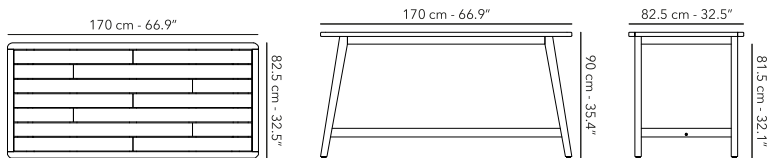

FLEXX

Solid teak frame with anthracite 25 mm.
Cushions are weatherproof and colour resistant.

BAR TABLE 170 x 80 cm

	FUFLE-BT01 frame		W62 teak

24 kg
52.9 lbs

Protection cover available.

COUNTER TABLE 170 x 80 cm

	FUFLE-CT01 frame		W62 teak

22 kg
48.5 lbs

Protection cover available.