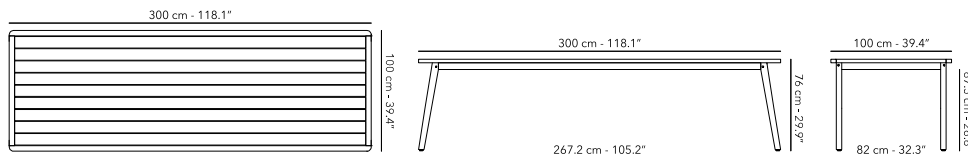

BISTRO TABLE 80 x 80 cm

	FUFLE-BI23 frame		W62 teak

26 kg
57.3 lbs

Protection cover available.