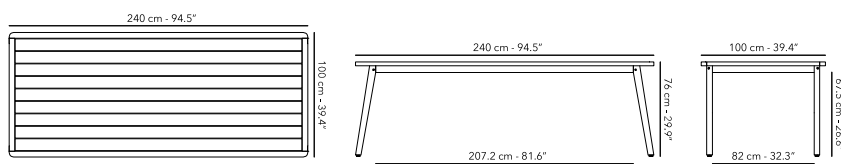

FLEXX

DINING TABLE 240 x 100 cm

	FUFLE-DT44 frame		W62 teak

63 kg
138.9 lbs

Protection cover available.

DINING TABLE 300 x 100 cm

	FUFLE-DT47 frame		W62 teak

74 kg
163.1 lbs

Protection cover available.