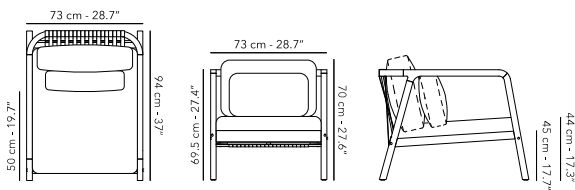

FLEXX

LOUNGE CHAIR 1S

	FUFLE-1S01 frame		W62R30 teak & anthracite strap
	CUFLE1S01 cushions		C005 marble cat. C

20.5 kg
45.2 lbs

Other fabrics upon request.
Find an overview on p. 225
Protection cover available.

SOFA 2S

	FUFLE-2S01 frame		W62R30 teak & anthracite strap
	CUFLE2S01 cushions		C005 marble cat. C

32.5 kg
71.7 lbs

Other fabrics upon request.
Find an overview on p.
Protection cover available.