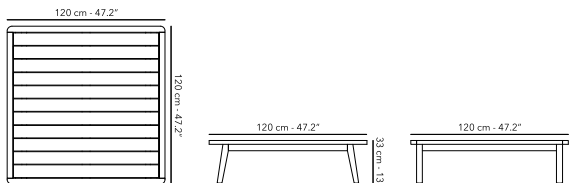

SIDE TABLE 45 x 45 cm

	FUFLE-ST01 frame		W62 teak

6 kg
13.2 lbs

Protection cover available.