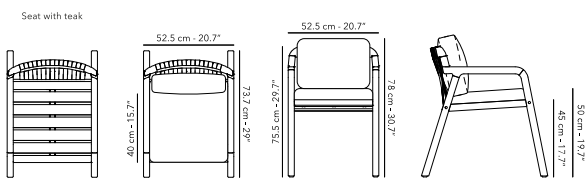

FLEXX

Solid teak frame with anthracite 25 mm.
Cushions are weatherproof and colour resistant.

DINING ARMCHAIR

	FUFLE-AC01 frame	 	W62R30 teak & anthracite strap
	CUFLEAC01 cushions		C005 marble cat. C

14.5 kg
32 lbs

Other fabrics upon request.
Find an overview on p. 225
Protection cover available.

BAR CHAIR

	FUFLE-BC01 frame	 	W62R30 teak & anthracite strap
	CUFLEAC01 cushions		C005 marble cat. C

19.5 kg
43 lbs

Other fabrics upon request.
Find an overview on p. 225
Protection cover available.