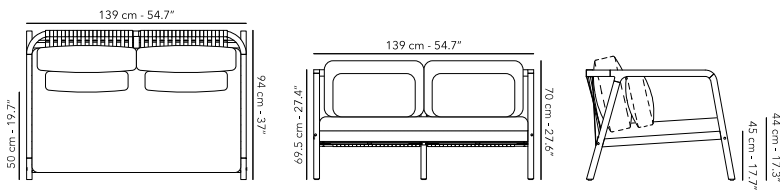

FLEXX

LOUNGE CHAIR 1S

	FUFLE-1S01 frame		W62R30 teak & anthracite strap
	CUFLE1S01 cushions		C005 marble cat. C

20.5 kg
45.2 lbs

Other fabrics upon request.
Find an overview on p. 225
Protection cover available.

SOFA 2S

	FUFLE-2S01 frame		W62R30 teak & anthracite strap
	CUFLE2S01 cushions		C005 marble cat. C

32.5 kg
71.7 lbs

Other fabrics upon request.
Find an overview on p.
Protection cover available.

SOFA 3S

	FUFLE-3S01 frame		W62R30 teak & anthracite strap
	CUFLE3S01 cushions		C005 marble cat. C

45 kg
99.2 lbs

Other fabrics upon request.
Find an overview on p. 225
Protection cover available.
The back fits on both sides.