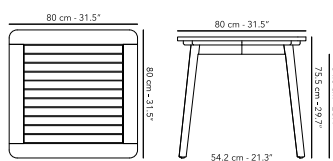

## DINING TABLE 300 x 100 cm

	<b>FUFLE-DT47</b> frame		<b>W62 teak</b>
---	----------------------------	---	-----------------

 74 kg  
163.1 lbs

Protection cover available.

## BISTRO TABLE 80 x 80 cm

	<b>FUFLE-BI23</b> frame		<b>W62 teak</b>
---	----------------------------	---	-----------------

 26 kg  
57.3 lbs

Protection cover available.