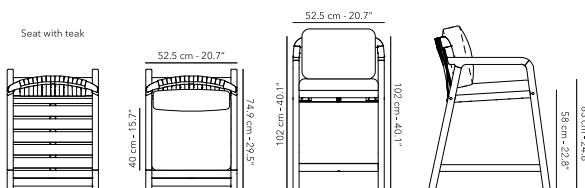

FLEXX

Solid teak frame with anthracite 25 mm.
Cushions are weatherproof and colour resistant.

DINING ARMCHAIR

	FUFLE-AC01 frame	 	W62R30 teak & anthracite strap
	CUFLEAC01 cushions		C005 marble cat. C

14.5 kg
32 lbs

Other fabrics upon request.
Find an overview on p. 225
Protection cover available.

BAR CHAIR

	FUFLE-BC01 frame	 	W62R30 teak & anthracite strap
	CUFLEAC01 cushions		C005 marble cat. C

19.5 kg
43 lbs

Other fabrics upon request.
Find an overview on p. 225
Protection cover available.

COUNTER CHAIR

	FUFLE-CC01 frame	 	W62R30 teak & anthracite strap
	CUFLEAC01 cushions		C005 marble cat. C

17.5 kg
38.6 lbs

Other fabrics upon request.
Find an overview on p. 225
Protection cover available.
The back fits on both sides.