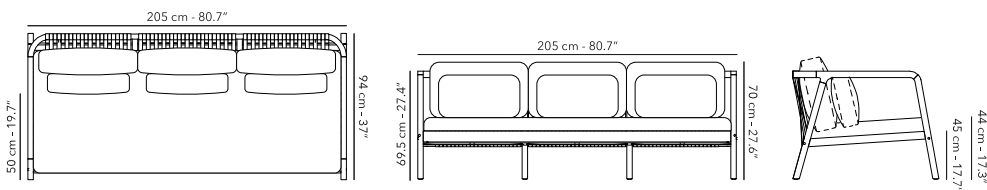

SOFA 3S

	FUFLE-3S01 frame		W62R30 teak & anthracite strap
	CUFLE3S01 cushions		C005 marble cat. C

45 kg
99.2 lbs

Other fabrics upon request.
Find an overview on p. 225
Protection cover available.
The back fits on both sides.