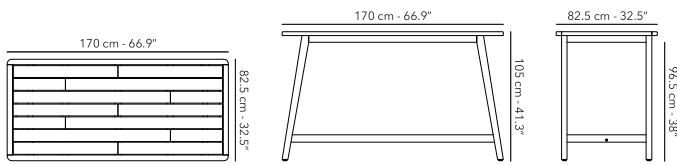

## BAR TABLE 170 x 80 cm

	<b>FUFLE-BT01</b> frame		<b>W62 teak</b>
---	----------------------------	---	-----------------

 24 kg  
52.9 lbs

Protection cover available.