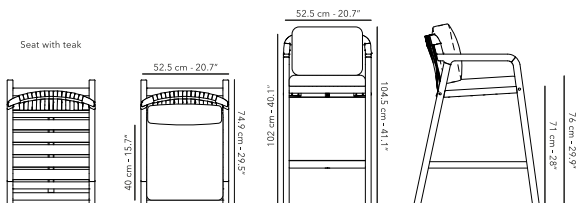

COUNTER CHAIR

	FUFLE-CC01 frame	 	W62R30 teak & anthracite strap
	CUFLEAC01 cushions		C005 marble cat. C

17.5 kg
38.6 lbs

Other fabrics upon request.
Find an overview on p. 225
Protection cover available.
The back fits on both sides.