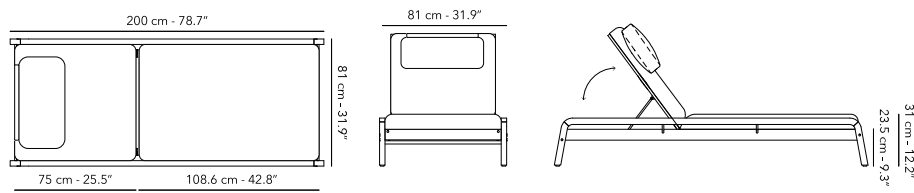

FLEXX

SUNLOUNGER

	FUFLE-SL01 frame	 	W62R30 teak & anthracite strap
	CUFLESL01 cushions		C005 marble cat. C

28 kg
61.7 lbs

Other fabrics upon request.
Find an overview on p. 225
Protection cover available.

DAYBED

	FUFLEDB01 frame	 	W62R30 teak & anthracite strap
	CUFLEDB01 cushions		C005 marble cat. C

44 kg
97 lbs

Other fabrics upon request.
Find an overview on p. 225
Protection cover available.